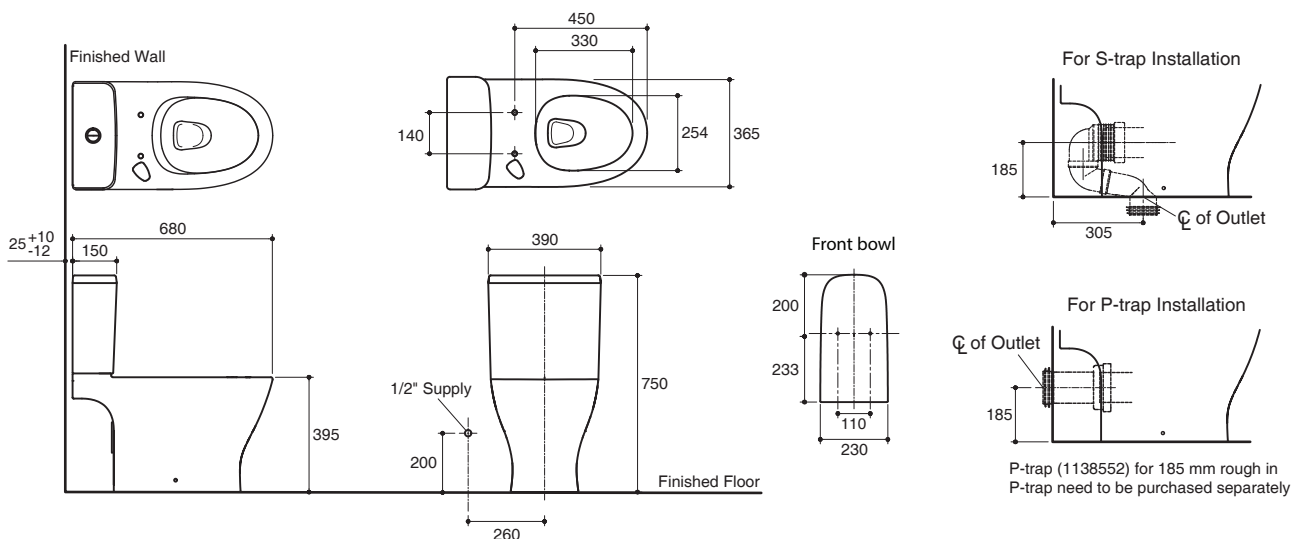

#### Features

- Vitreous china
- Elongated bowl
- Skirted bowl
- Includes polished chrome push button
- Wash down flushing system with rimless technology
- Dual flush 3/4.5 liter per flush
- 305 mm rough-in for S-trap
- 660 x 395 x 750 mm

#### Technical Information

Fixture:	
Configuration	two-piece, round-front
Water per flush	3/4.5 liter
Passageway	51 mm
Water area	127 x 102 mm
Water depth from rim	235 mm
Seat post hole centers	140 mm

Included Components:	
Bowl	31113K-HC
Tank	21003K
Tank cover	1335596-SP-**
S-Trap Connector Assy	1084337-A

Dimensions are approximate.  
Unit: mm

Note: The recommended dimension for installation can be adjusted according to user preferences and layout.  
Kohler Co. reserves the right to make changes in product characteristics, packaging, or availability at anytime without notice.